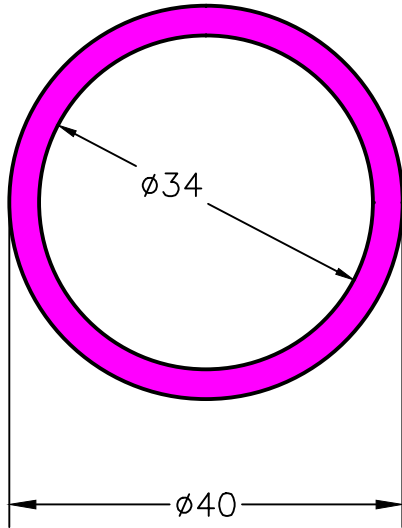

ROUND TUBES

Article No.	KG/FT
7703	5.230/12' {P}

Article No.	KG/FT
7707	2.215/12' {P}

Article No.	KG/FT
7708	6.315/12' {P}

Article No.	KG/FT
7710	7.940/12' {P}

ROUND TUBES

Article No.	KG/FT
7712	3.450/12' {P}

Article No.	KG/MTR.
7714	6.245/1 {P}

Article No.	KG/FT
7716	7.350/12' {P}