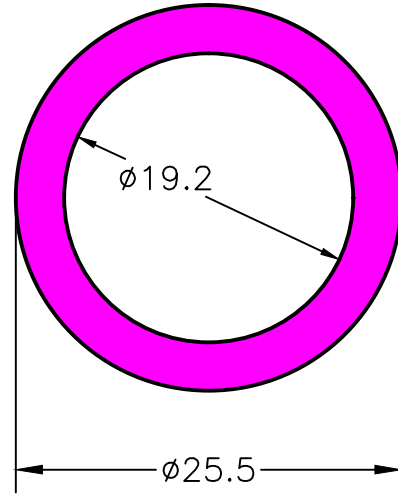

ROUND TUBES

Article No.	KG/FT
7703	5.230/12' {P}

Article No.	KG/FT
7707	2.215/12' {P}

Article No.	KG/FT
7708	6.315/12' {P}

Article No.	KG/FT
7710	7.940/12' {P}

ROUND TUBES

Article No.	KG/FT
7712	3.450/12' {P}

Article No.	KG/MTR.
7714	6.245/1 {P}

Article No.	KG/FT
7716	7.350/12' {P}