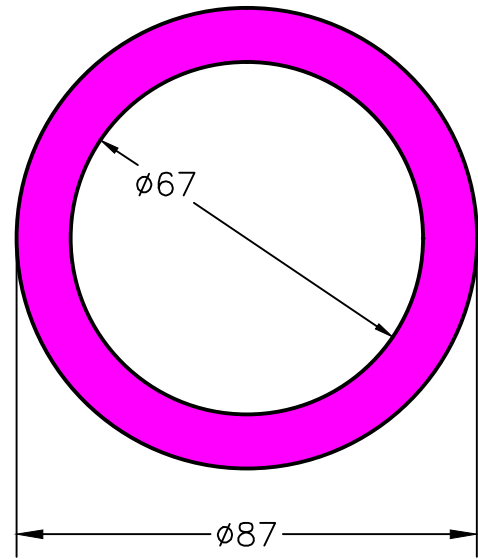

ROUND TUBES

Article No.	KG/FT
7703	5.230/12' {P}

Article No.	KG/FT
7707	2.215/12' {P}

Article No.	KG/FT
7708	6.315/12' {P}

Article No.	KG/FT
7710	7.940/12' {P}

ROUND TUBES

Article No.	KG/FT
7712	3.450/12' {P}

Article No.	KG/MTR.
7714	6.245/1 {P}

Article No.	KG/FT
7716	7.350/12' {P}