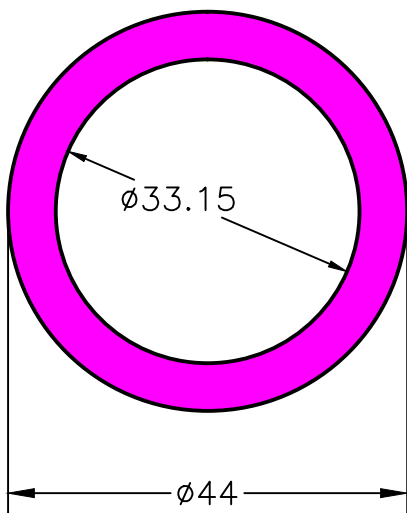

ROUND TUBES

Article No.	KG/FT
7703	5.230/12' {P}

Article No.	KG/FT
7707	2.215/12' {P}

Article No.	KG/FT
7708	6.315/12' {P}

Article No.	KG/FT
7710	7.940/12' {P}

ROUND TUBES

Article No.	KG/FT
7712	3.450/12' {P}

Article No.	KG/MTR.
7714	6.245/1 {P}

Article No.	KG/FT
7716	7.350/12' {P}