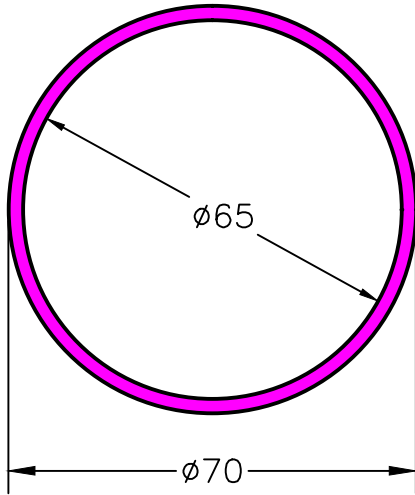

ROUND TUBES

Article No.	KG/FT
7703	5.230/12' {P}

Article No.	KG/FT
7707	2.215/12' {P}

Article No.	KG/FT
7708	6.315/12' {P}

Article No.	KG/FT
7710	7.940/12' {P}

ROUND TUBES

Article No.	KG/FT
7712	3.450/12' {P}

Article No.	KG/MTR.
7714	6.245/1 {P}

Article No.	KG/FT
7716	7.350/12' {P}