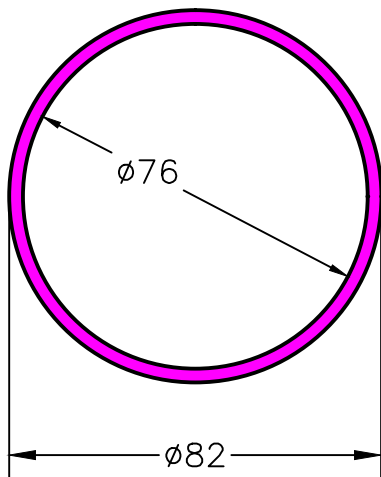

ROUND TUBES

Article No.	KG/FT
7703	5.230/12' {P}

Article No.	KG/FT
7707	2.215/12' {P}

Article No.	KG/FT
7708	6.315/12' {P}

Article No.	KG/FT
7710	7.940/12' {P}

ROUND TUBES

Article No.	KG/FT
7712	3.450/12' {P}

Article No.	KG/MTR.
7714	6.245/1 {P}

Article No.	KG/FT
7716	7.350/12' {P}