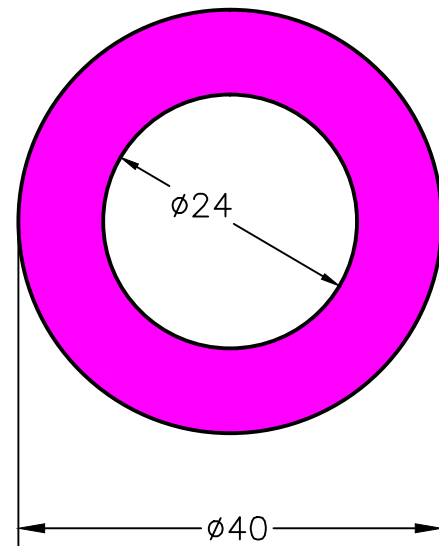

ROUND TUBES

Article No.	KG/FT
7703	5.230/12' {P}

Article No.	KG/FT
7707	2.215/12' {P}

Article No.	KG/FT
7708	6.315/12' {P}

Article No.	KG/FT
7710	7.940/12' {P}

ROUND TUBES

Article No.	KG/FT
7712	3.450/12' {P}

Article No.	KG/MTR.
7714	6.245/1 {P}

Article No.	KG/FT
7716	7.350/12' {P}